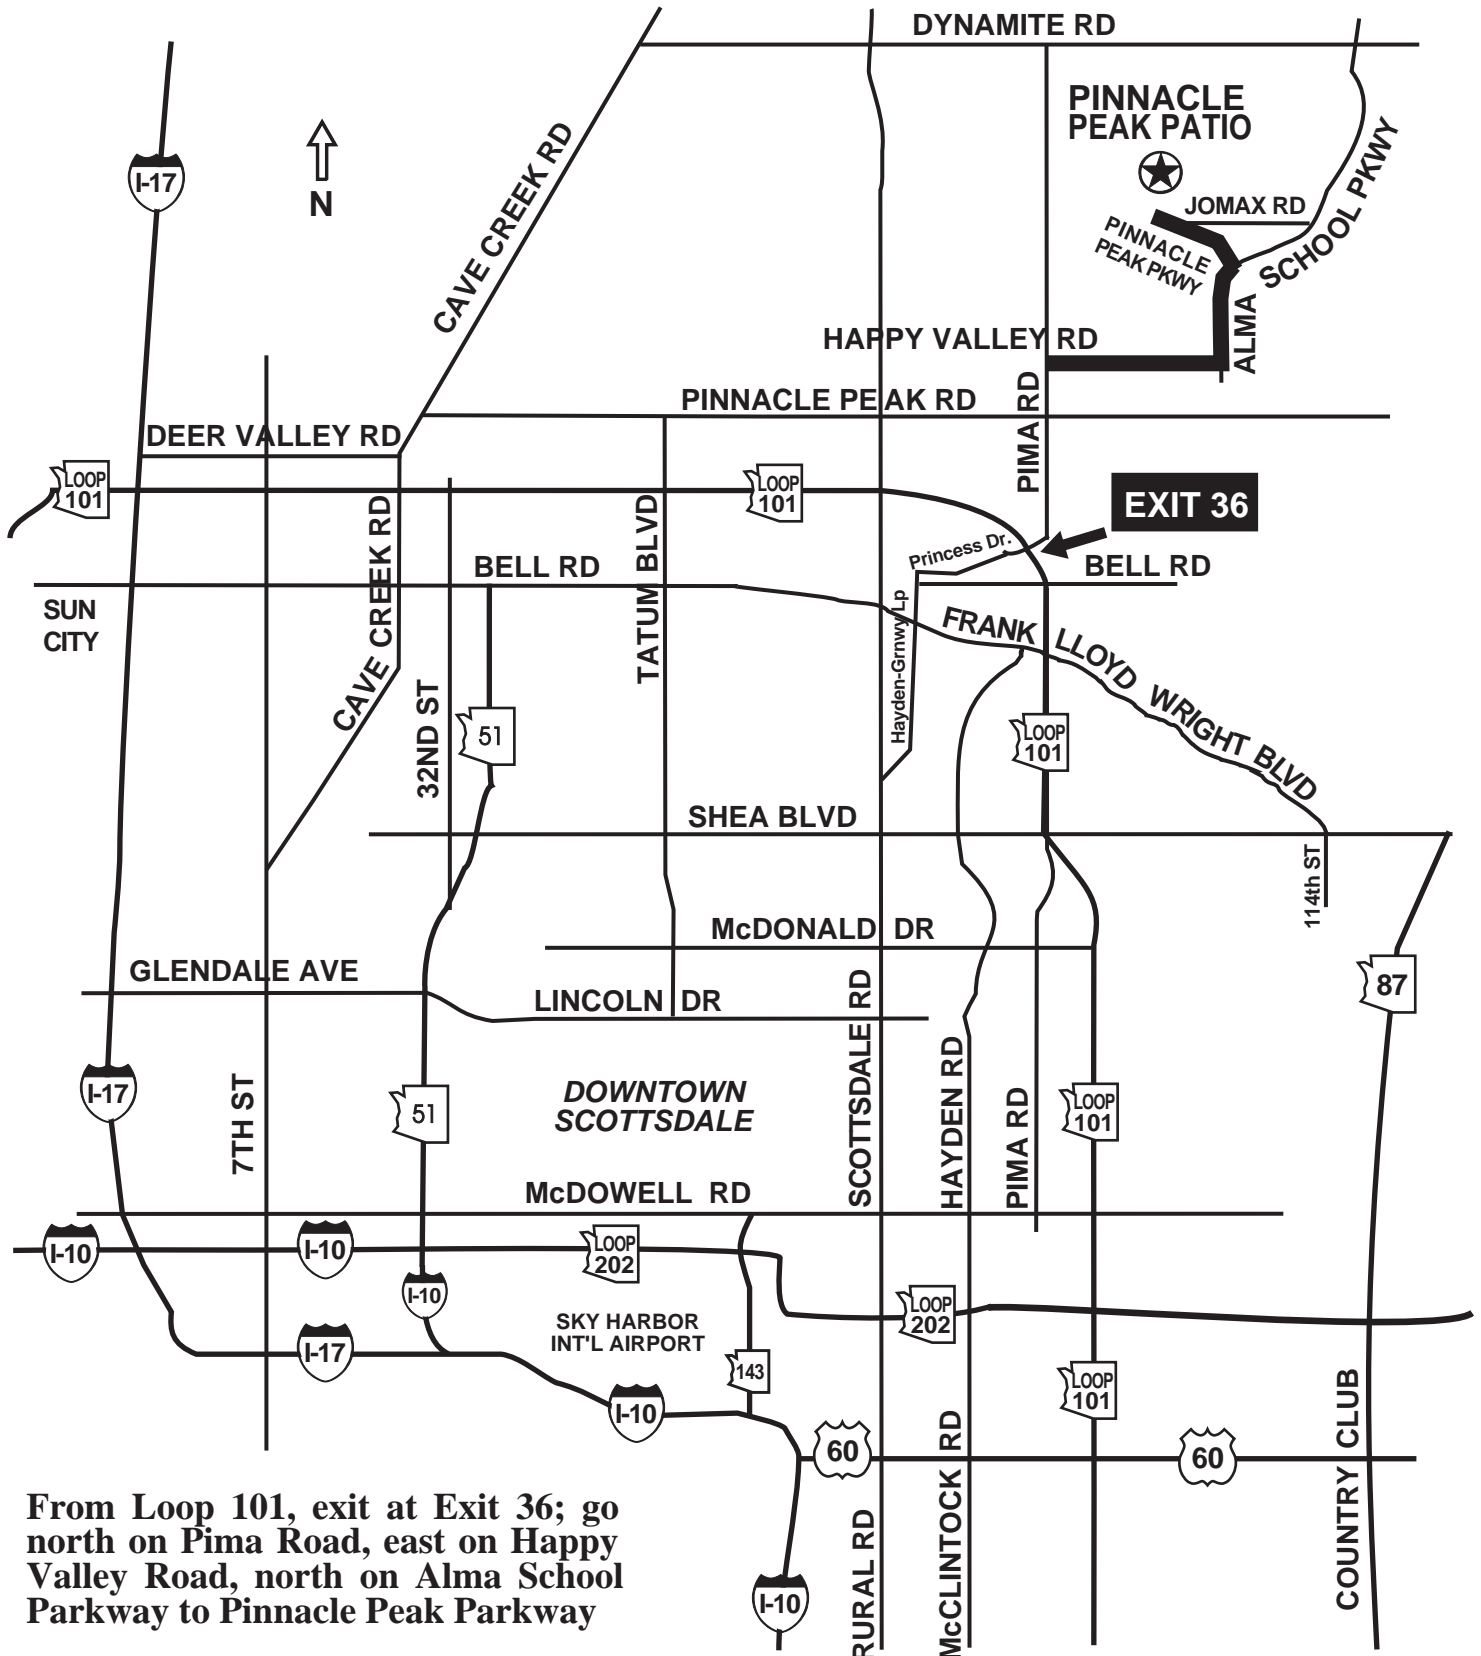

Pinnacle Peak Patio

Steakhouse & Microbrewery

10426 E. Jomax Rd. • Scottsdale, AZ • (480) 585-1599

From Loop 101, exit at Exit 36; go north on Pima Road, east on Happy Valley Road, north on Alma School Parkway to Pinnacle Peak Parkway